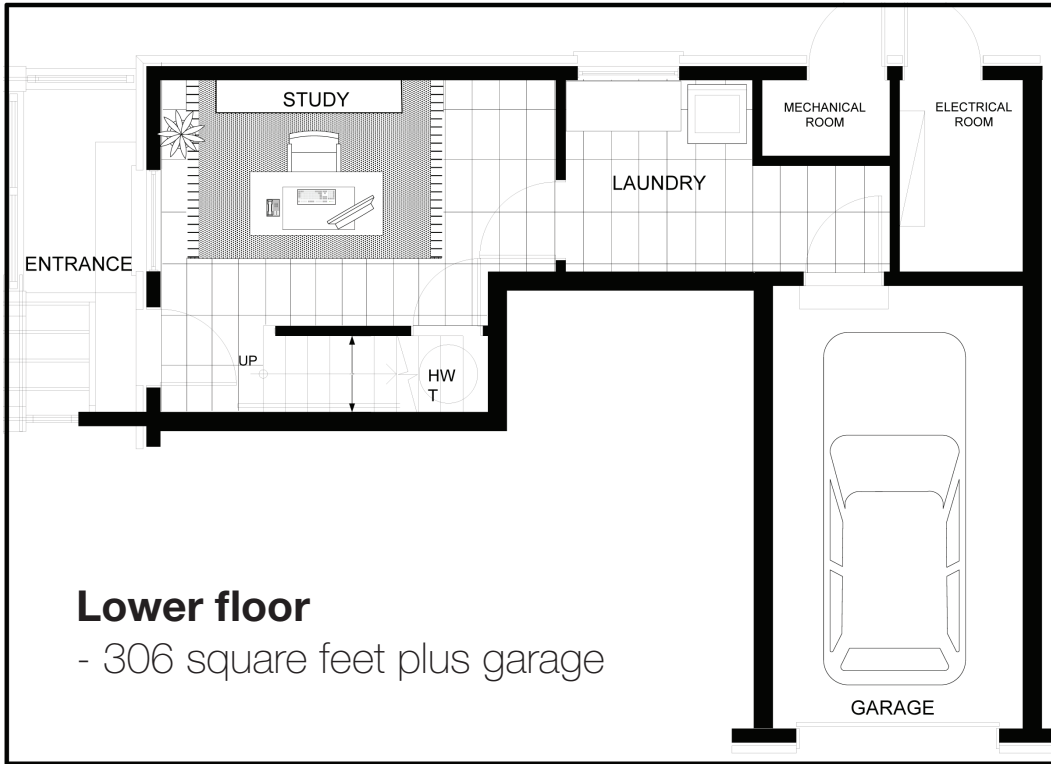

> 1,369 sf plus garage and rooftop deck

> Large, two bedroom unit with street front entry, extra storage, lower floor laundry, and beautiful master suite with 14 foot ceilings.

Unit 2

- > 1,369 sf plus garage and rooftop deck
- > Large, two bedroom unit with street front entry, extra storage, lower floor laundry, and beautiful master suite with 14 foot ceilings.