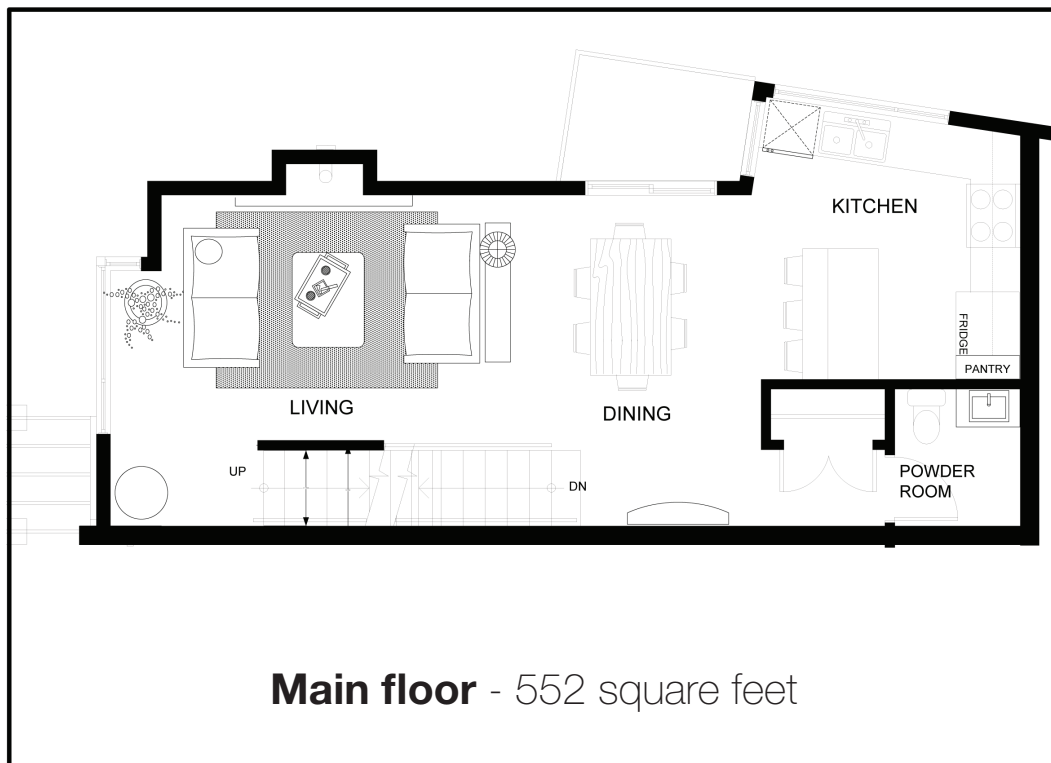

> 1,369 sf plus garage and rooftop deck

> Large, two bedroom unit with street front entry, extra storage, lower floor laundry, and beautiful master suite with 14 foot ceilings.

Unit 2

- > 1,369 sf plus garage and rooftop deck
- > Large, two bedroom unit with street front entry, extra storage, lower floor laundry, and beautiful master suite with 14 foot ceilings.